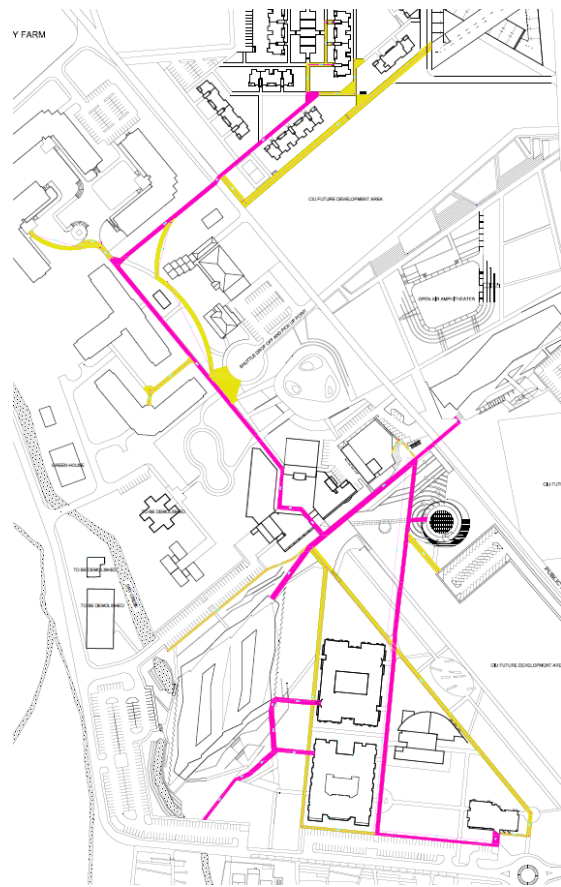

1. Metal separators are placed on pavements to prevent parking on pedestrian paths.
2. Currently there is 100 % access to all the buildings and facilities with pathways for disabled people.
3. Street lamps for pedestrian paths for night illuminance.
4. Due to the new regulations based on increasing the number of visually impaired students in CIU, a project is designed with the sustainable campus team to create a standard environment for such students.
5. A bridge between the campus and a small residential location (Haspolat Village) near the campus is completed in 2020 by CIU. It creates a safe and easy path over the highway, for the students and staff.